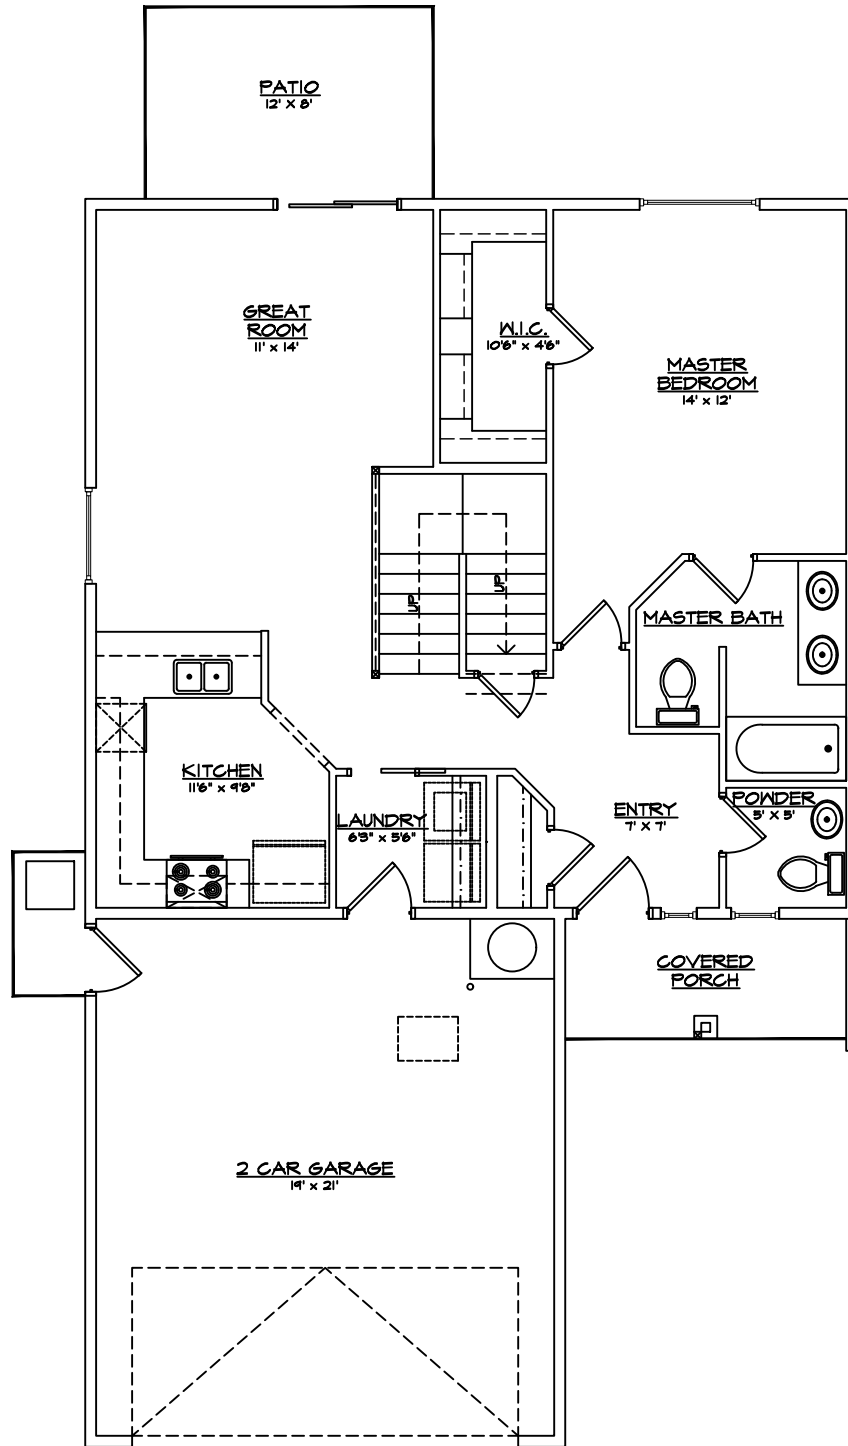

DUPLEX
UNIT #2
MAIN FLOOR
1490 SQ. FT.

DUPLEX
UNIT #1
UPPER FLOOR
1490 SQ. FT.