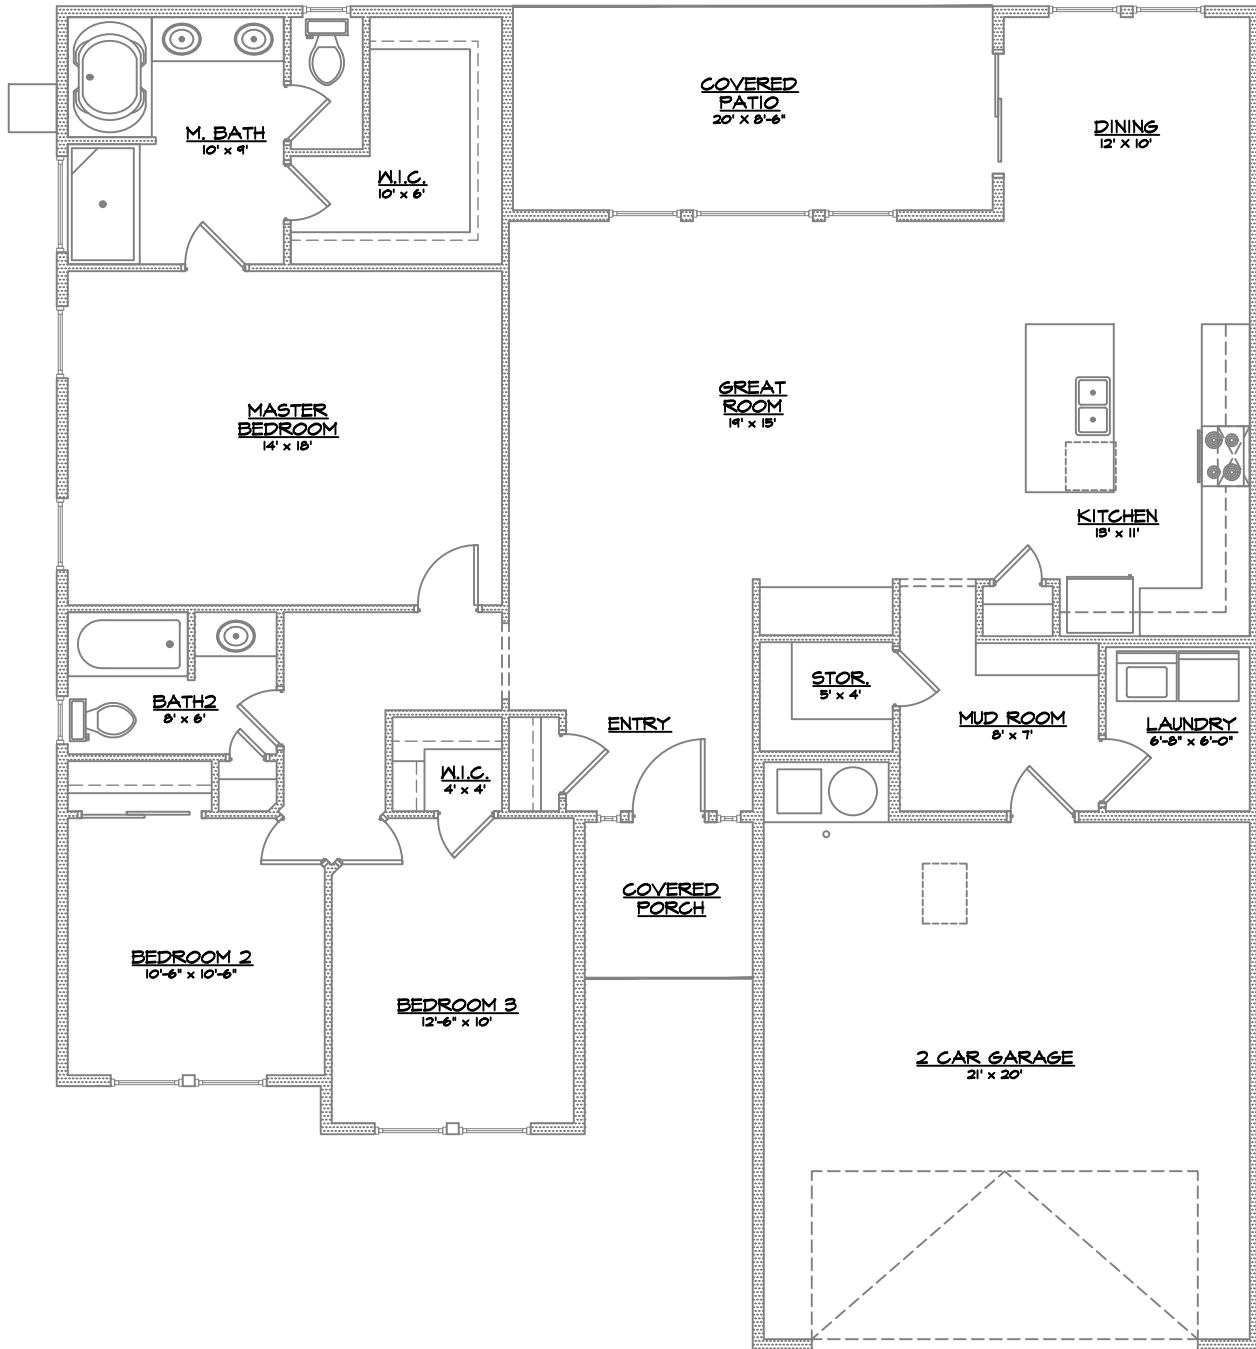

TRIPLEX
UNIT B1
MAIN FLOOR

1794 SQ FT

EQUAL HOUSING
OPPORTUNITY